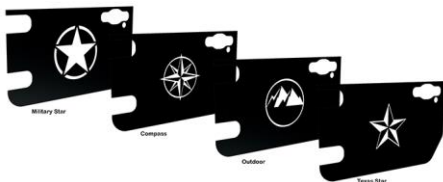

TRUDGE

DOOR ARMOR GUARDS

For Jeep Wrangler JL and Gladiator JT

The TRUDGE Door Guards for the Jeep Wrangler JL and the Jeep Gladiator JT are designed and engineered for both style and functionality for the Jeep off-roader enthusiast. These door guards give your Jeep JL and JT an off-road look and provide added protection for your Jeep side panels wherever you choose your path.

Add the Side Window Panels in the same styles and patterns as our door guards to complete the off-road look for your Wrangler and Gladiator.

Standard Styles:

Military Star, Compass, Outdoor, Texas Star

Standard Colors: Black, Silver, Red and Camo Effect (special order)

Trudge Door Armor Guards for Jeep Gladiator JT

CNC Laser Cut and Formed Aluminum and Steel Panels for Precision Fitment

Available for the Jeep Wrangler JL 2-Door & 4-Door and the Jeep Gladiator JT

Standard Colors include Silver, Black and Red. Standard styles include Military Star, Compass, Texas Star and Outdoor